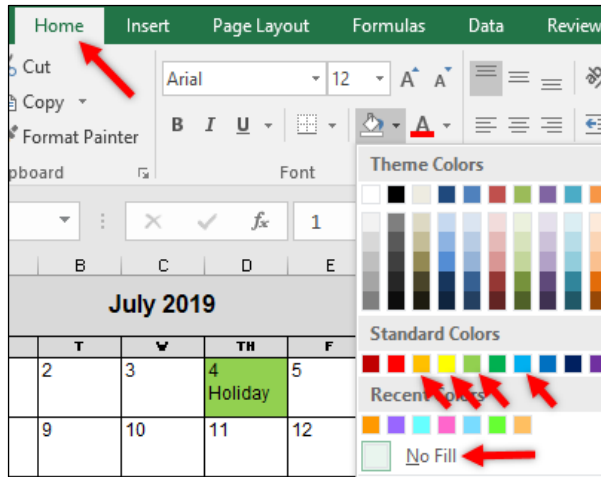

ELC - Windom Calendar for School Year 2021-2022

INSTRUCTIONS	
Use the Fill Color tool under the Home tab to fill in each cell (or leave blank, as appropriate) according to the color-coded chart below. Leave "blank" the days that do not correspond to the chart. If you need to unfill a color, use the "No Fill" to undo a color. Click the "Refresh Data" button below to double-check the number of days to ensure accurate totals.	
Designates a Student Day (170)	Designates a CSA work day (2)
Designates Inservice days (2)	Designates Professional Development Days (11)

Total student days marked:	170.00
Total CSA work days marked:	3.00
Total Inservice days marked:	2.00
Total Prof. Dev. days marked:	10.00
TOTAL CONTRACT DAYS:	185.00
NAME:	
SUPERVISOR APPROVAL:	
Additional Comments