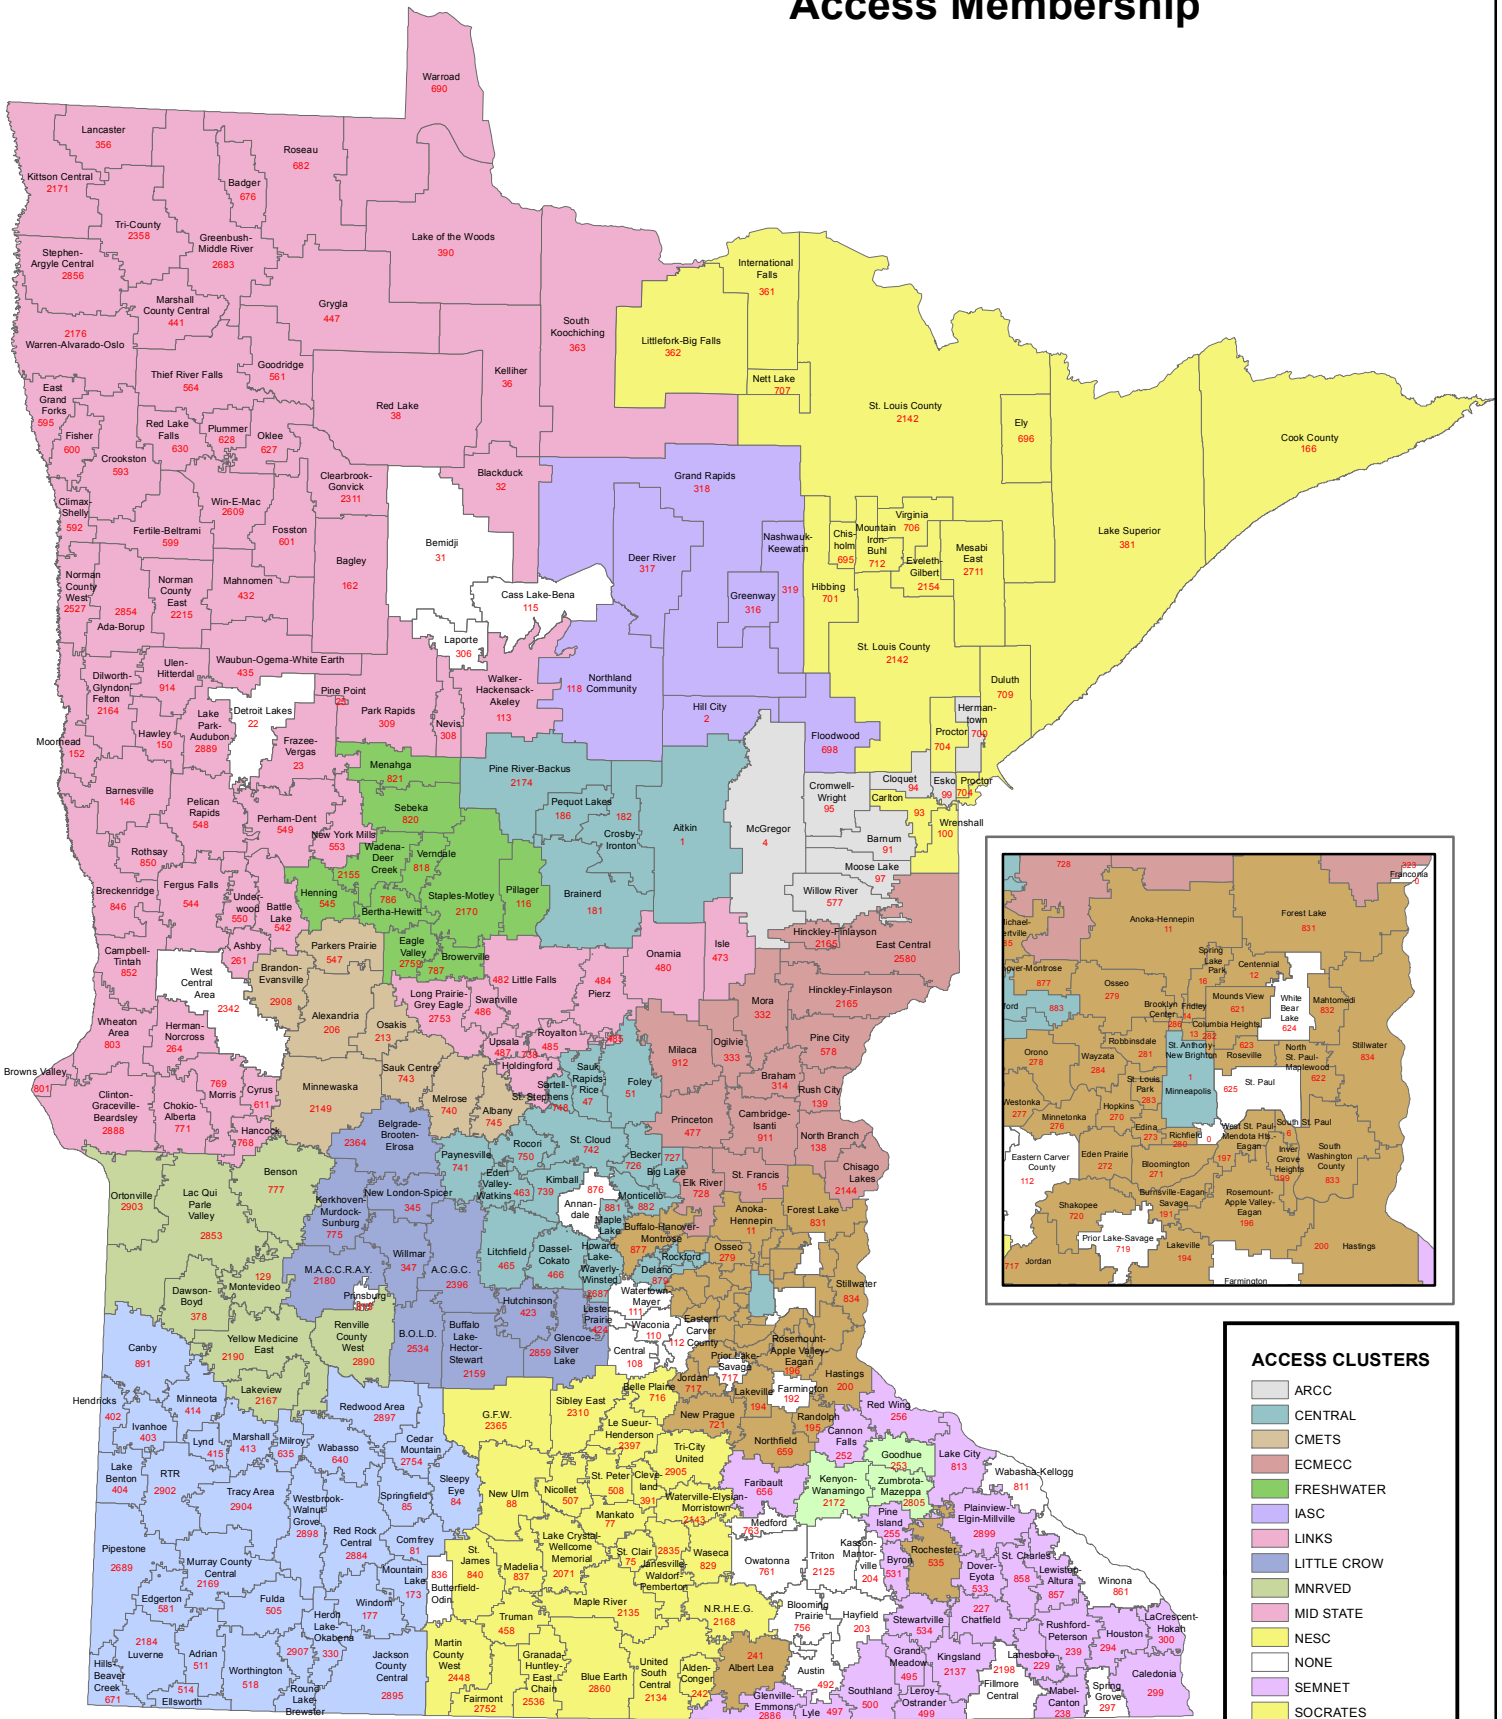

School Districts By Telecommunications Access Membership

- ACCESS CLUSTERS**
- ARCC
 - CENTRAL
 - CMETS
 - ECMECC
 - FRESHWATER
 - IASC
 - LINKS
 - LITTLE CROW
 - MNRVed
 - MID STATE
 - NESC
 - NONE
 - SEMNET
 - SOCRATES
 - SOUTHWEST
 - TIES
 - WETC

SOURCE: This map is generated from Telecommunications access cluster membership reporting from school districts as part of the state Telecommunications/Internet Access Equity Aid Program

January 2014