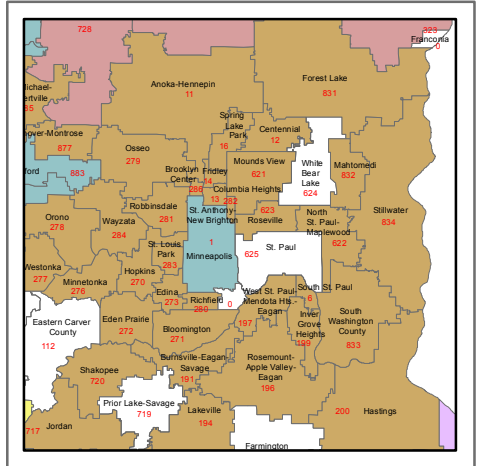

School Districts By Telecommunications Access Membership

- ACCESS CLUSTERS**
- ARCC
 - CENTRAL
 - CMETS
 - ECMECC
 - FRESHWATER
 - IASC
 - LINKS
 - LITTLE CROW
 - MNRVed
 - MID STATE
 - NESC
 - NONE
 - SEMNET
 - SOCRATES
 - SOUTHWEST
 - TIES
 - WETC

SOURCE: This map is generated from Telecommunications access cluster membership reporting from school districts as part of the state Telecommunications/Internet Access Equity Aid Program

January 2014