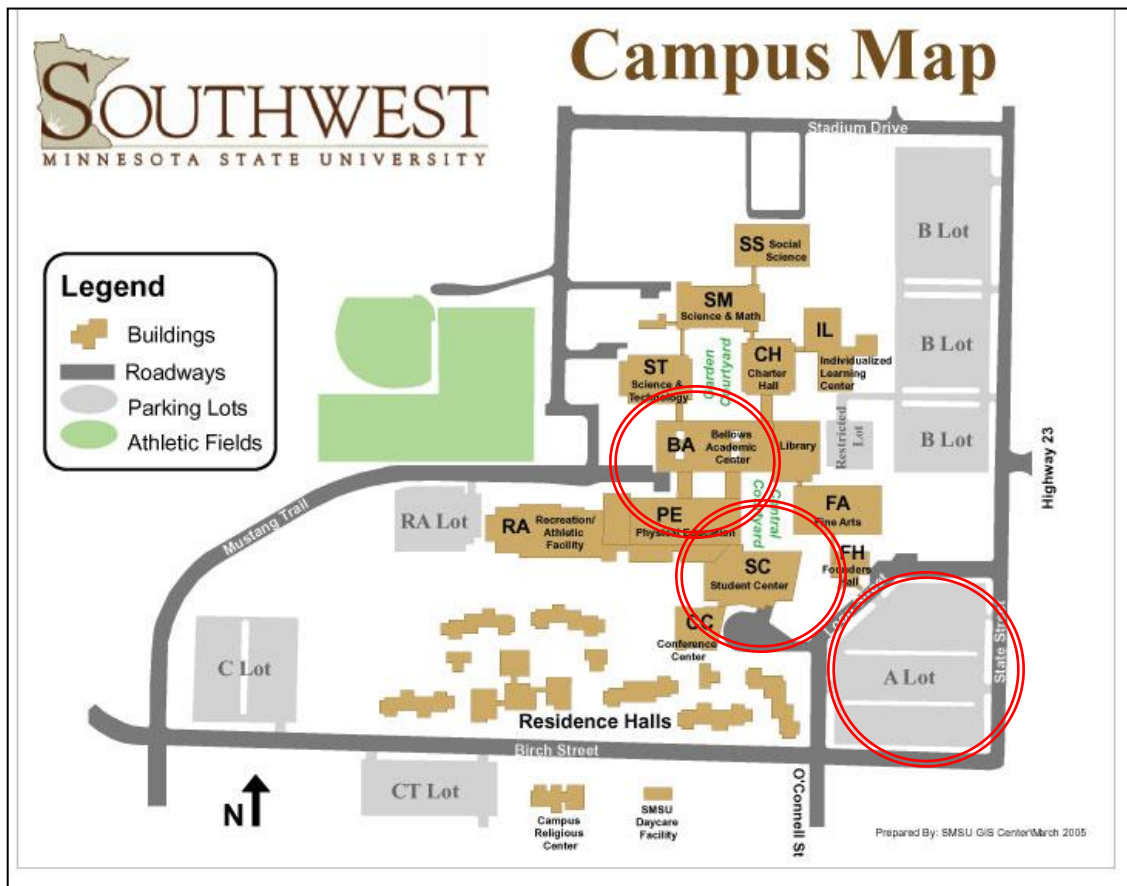

27th Annual School Business Staff Conference

March 10, 2010
Southwest Minnesota State University

The Southwest Minnesota State University main entrance is off of State Highway 23. Coming from the North, turn right onto State Street and then another right to park. Coming from the South, Turn left onto Stadium Drive, take a left onto State Street to park.

- **Conference Parking:** Please use the A Lot. Due to an electric upgrade at the University, the conference will be held in the BA Building. Please enter thru the SC doors—we will have signs to lead you to the BA Building